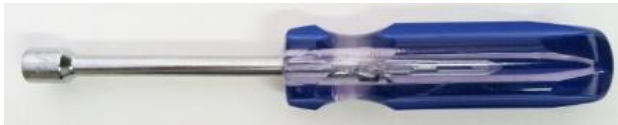

FlexCart Engineering Cart Tool List

*Subject to change

Tools in Tool Bag

Tool Number	Tool Description
1	7/16" nut driver
2	3/8" nut driver
3	5/16" nut driver
4	1/4" nut driver
5	Wire stripper
6	Voltage sensor
7	Best quality S2 metal SAE hex wrench set
8	Quick change utility knife